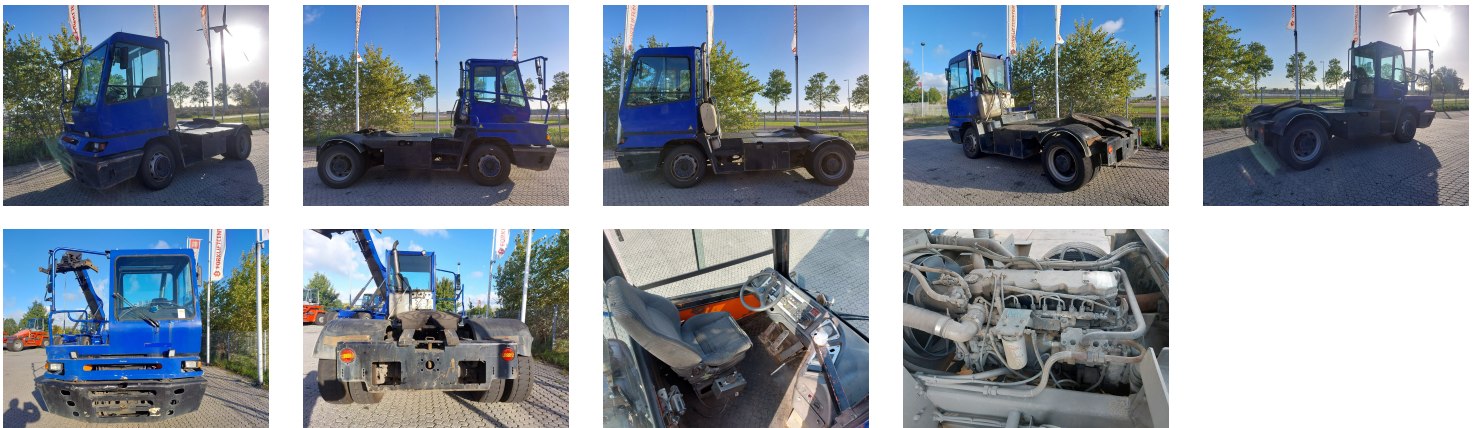

## TERBERG YT182 Tow Tractor Yard

Ref.nr. :	880009635
Year	2007
Lifting capacity :	35000kg
Hour meter reading :	20707 hrs
Engine :	Diesel
Overall height:	3300 mm
Accessories:	Full cabin, airco, heater, extra working lights, beacon, central grease system
Lifting height :	0
Mast type :	Disk
Tires :	
Price:	ON REQUEST