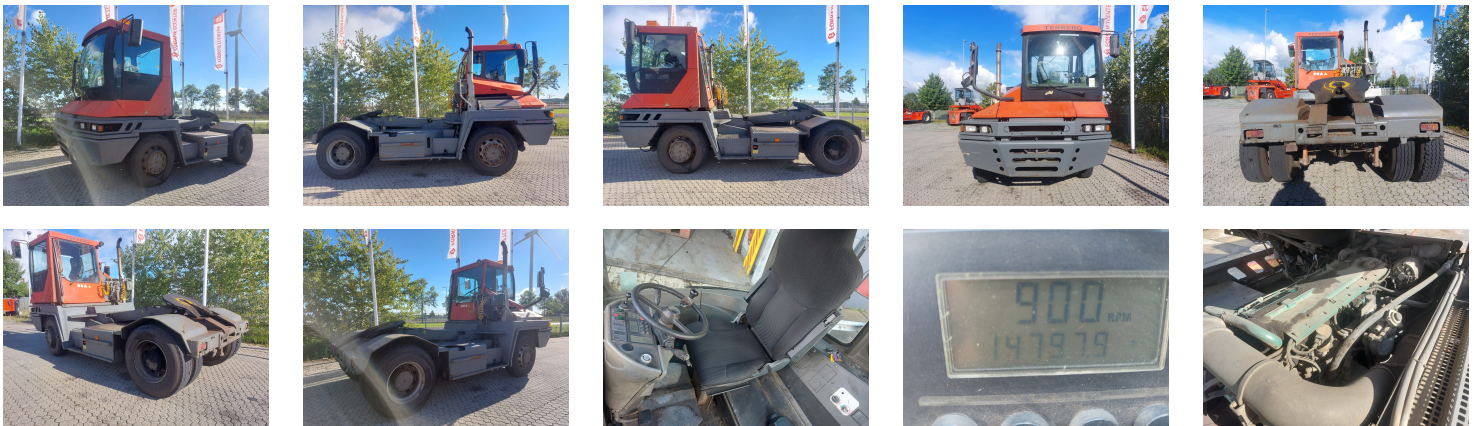

TERBERG RT222 Terminal Truck Roro

Ref.nr. :	880009129
Year	2002
Lifting capacity :	25000kg
Hour meter reading :	14797 hrs
Engine :	Diesel
Overall height:	3120 mm
Accessories:	Full cabin, heater, extra working lights, beacon
Lifting height :	0
Mast type :	
Tires :	Air
Price:	ON REQUEST