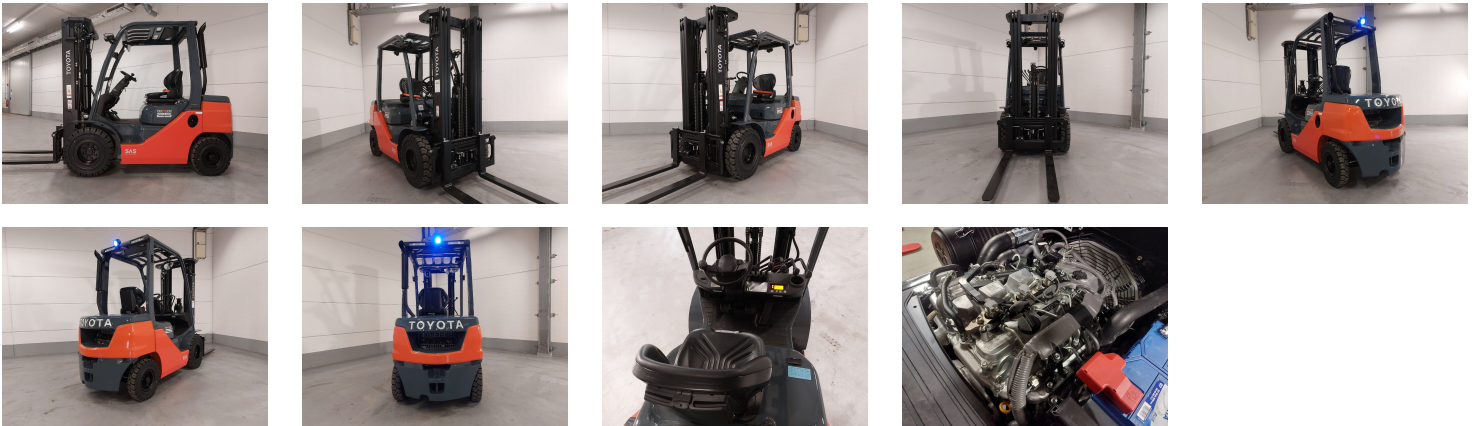

## TOYOTA 52-8FDF25 4 Whl Counterbalanced Forklift

Ref.nr. :	880008873
Year	2022
Lifting capacity: :	2500kg
Hour meter reading :	Demo hrs
Engine :	Diesel
Load cntr of gravity:	500 mm
Overall height:	2160 mm
Fork length:	1200 mm
Accessories:	Sideshift, extra working lights, bluespot, 4th valve without hoses, scale
Lifting height :	4700 mm
Mast type :	Triplex
Tires :	SE
freelift	1550 mm
Price:	ON REQUEST