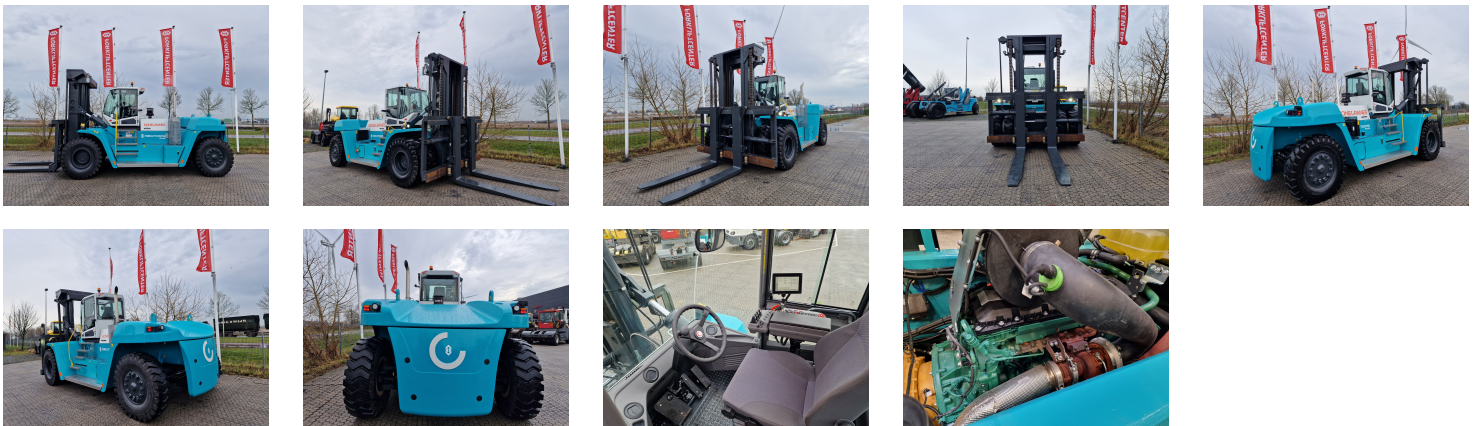

SMV 33-1200 C 4 Whl Counterbalanced Forklift >10t

Ref.nr. :	880008970
Year	2023
Lifting capacity :	3300kg
Hour meter reading :	1024 hrs
Engine :	DIESEL
Load cntr of gravity:	1200 mm
Overall height:	5010 mm
Fork length:	2400 mm
Accessories:	Full cabin, airco, heater, street + working lights, beacon, sideshift + forkpositioner, No central grease, stage 5, EU, Adblue
Lifting height :	6000 mm
Mast type :	Duplex
Tires :	Air
Price:	ON REQUEST