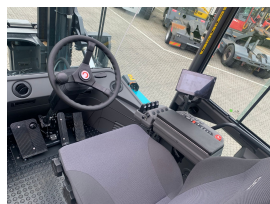

SMV 25-1200C 4 Whl Counterbalanced Forklift >10t

Ref.nr. :	880008963
Year	2023
Lifting capacity :	25000kg
Hour meter reading :	Demo hrs
Engine :	Diesel
Load cntr of gravity:	1200 mm
Overall height:	3810 mm
Fork length:	2400 mm
Accessories:	No CE, Stage 3A, sidershif, forkposition, full cabin, airco, heater, extra working lights, beacon
Lifting height :	4000 mm
Mast type :	Duplex
Tires :	Air
Price:	ON REQUEST