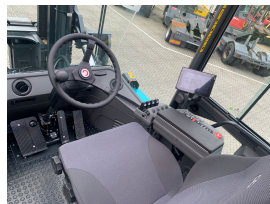

SMV 25-1200C 4 Whl Counterbalanced Forklift >10t

Ref.nr. :	880008963
Year	2023
Lifting capacity :	25000kg
Hour meter reading :	Demo hrs
Engine :	Diesel
Load cntr of gravity:	1200 mm
Overall height:	3810 mm
Fork length:	2400 mm
Accessories:	No CE, Stage 3A, sidershif, forkposition, full cabin, airco, heater, extra working lights, beacon
Lifting height :	4000 mm
Mast type :	Duplex
Tires :	Air
Price:	ON REQUEST