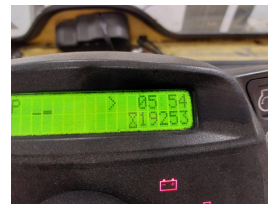

## HYSTER H3.5FT 4 Whl Counterbalanced Forklift

Ref.nr. :	880009455
Year	2016
Lifting capacity :	3500kg
Hour meter reading :	19253 hrs
Engine :	LPG
Load cntr of gravity:	500 mm
Overall height:	3300 mm
Accessories:	Full cabin, extra working lights, beacon, bluespot, 4th and 5th valve, no forks
Lifting height :	4905 mm
Mast type :	Duplex
Tires :	SE
Price:	ON REQUEST