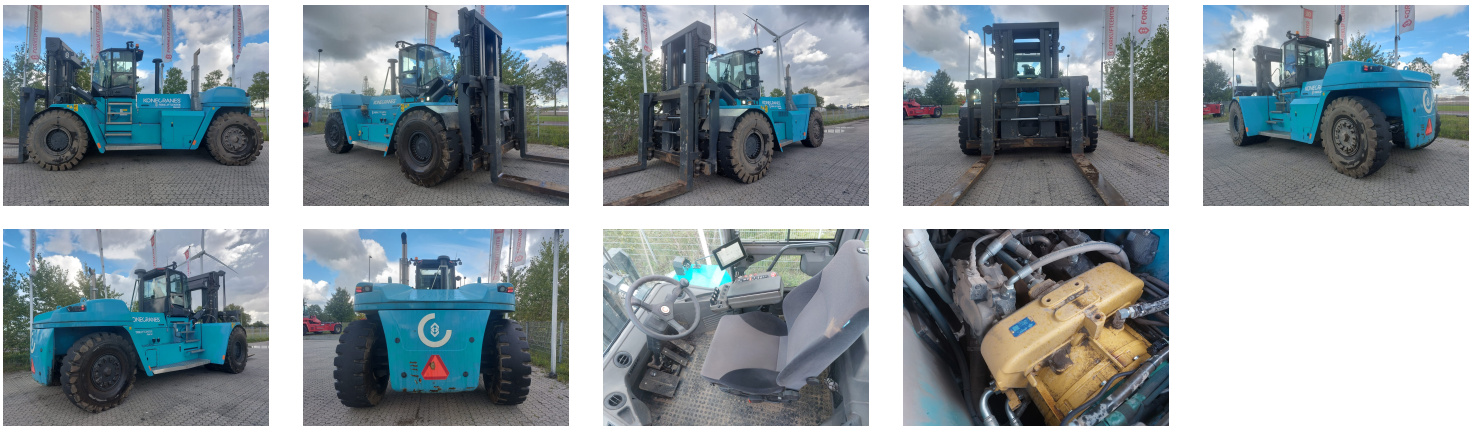

SMV 42-1200C 4 Whl Counterbalanced Forklift Roro >10t

Ref.nr. :	880009020
Year	2020
Lifting capacity :	42000kg
Hour meter reading :	1236 hrs
Engine :	Diesel
Load cntr of gravity:	1200 mm
Overall height:	3850 mm
Fork length:	2400 mm
Accessories:	AdBlue, Stage 4, integrated fork positioner with sideshift, cabin with heating, working lights, rotating beacon, flash light, brake light, climate control, air suspended seat, central greasing, shock accumulator
Lifting height :	2650 mm
Mast type :	Duplex
Tires :	AIR
Price:	ON REQUEST