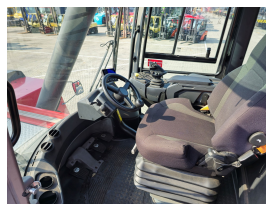

## KALMAR DRG450-65S5 Reach stacker

Ref.nr. :	880008723
Year	2022
Lifting capacity :	45000kg 2nd row: 32000kg 3rd row : 16000kg
Hour meter reading :	2327 hrs
Engine :	Diesel
Overall height:	4090 mm
Accessories:	AdBlue, Stage 5, full cabin, airco, heater, extra working lights, beacon, radio
Lifting height :	15100 mm
Mast type :	Boom
Tires :	Air
Price:	ON REQUEST