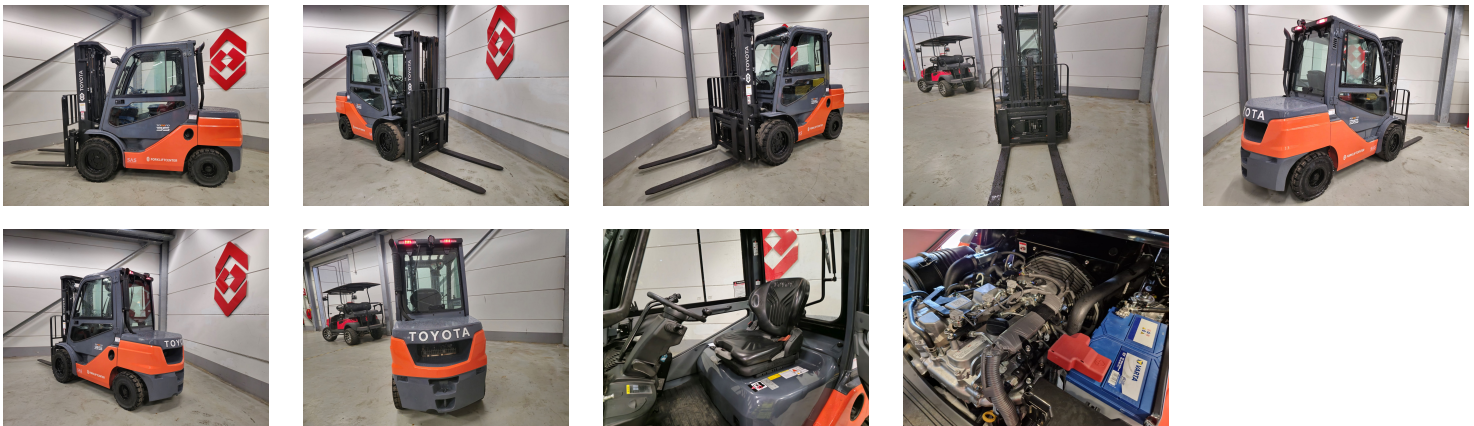

TOYOTA 52-8FDJF35 4 Whl Counterbalanced Forklift

Ref.nr. :	880008884
Year	2022
Lifting capacity: :	3500kg
Hour meter reading :	2512 hrs
Engine :	Diesel
Load cntr of gravity:	500 mm
Overall height:	2250 mm
Fork length:	1200 mm
Accessories:	Full cabin, heater, extra working lights, bluespot, sideshift
Lifting height :	4300 mm
Mast type :	Triplex free
Tires :	SE
freelift	1020 mm
Price:	ON REQUEST