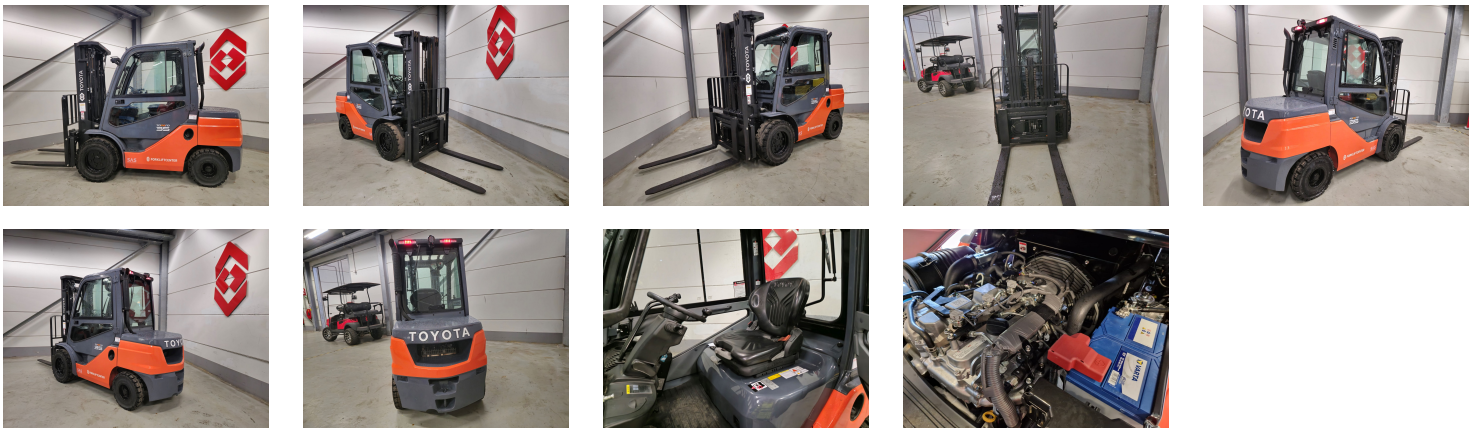

TOYOTA 52-8FDJF35 4 Whl Counterbalanced Forklift

Ref.nr. :	880008884
Year	2022
Lifting capacity: :	3500kg
Hour meter reading :	2512 hrs
Engine :	Diesel
Load cntr of gravity:	500 mm
Overall height:	2250 mm
Fork length:	1200 mm
Accessories:	Full cabin, heater, extra working lights, bluespot, sideshift
Lifting height :	4300 mm
Mast type :	Triplex free
Tires :	SE
freelift	1020 mm
Price:	ON REQUEST