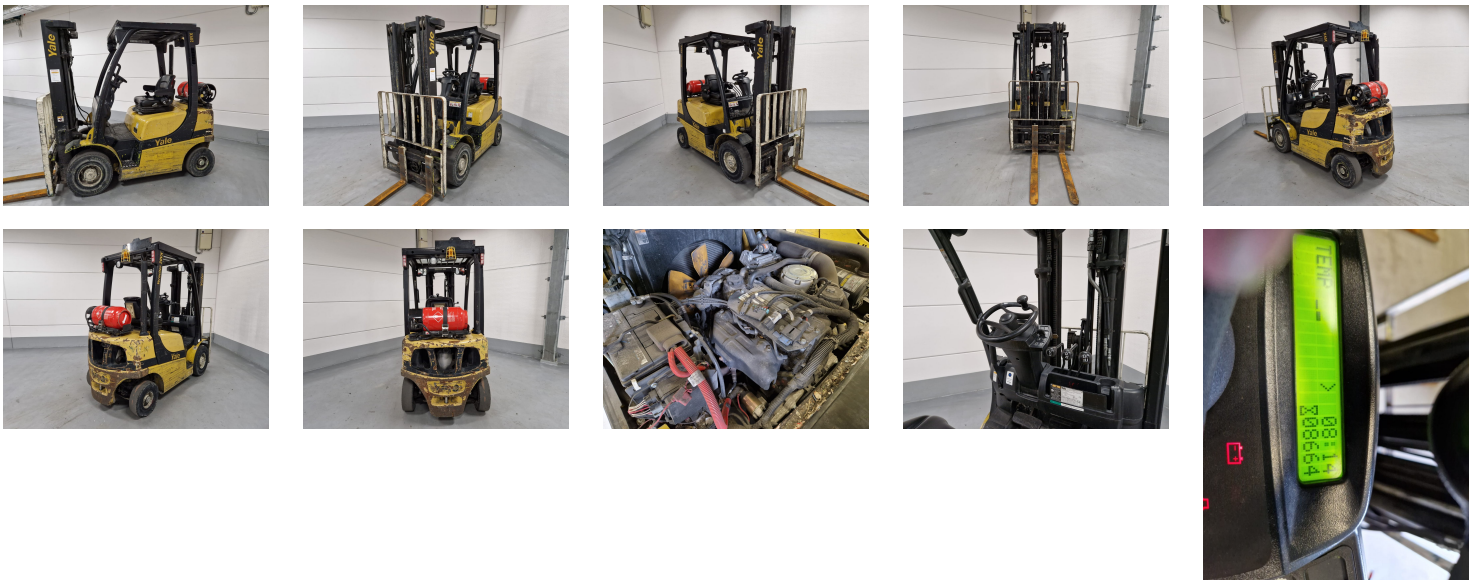

YALE GLP20VX E2170 4 Whl Counterbalanced Forklift

Ref.nr. :	880009300
Year	2013
Lifting capacity: :	1820kg
Hour meter reading :	8664 hrs
Engine :	LPG
Load cntr of gravity:	500 mm
Overall height:	2150 mm
Fork length:	1100 mm
Accessories:	Sideshift, extra working lights, beacon
Lifting height :	4950 mm
Mast type :	Triplex
Tires :	SE
freelift	910 mm
Price:	ON REQUEST