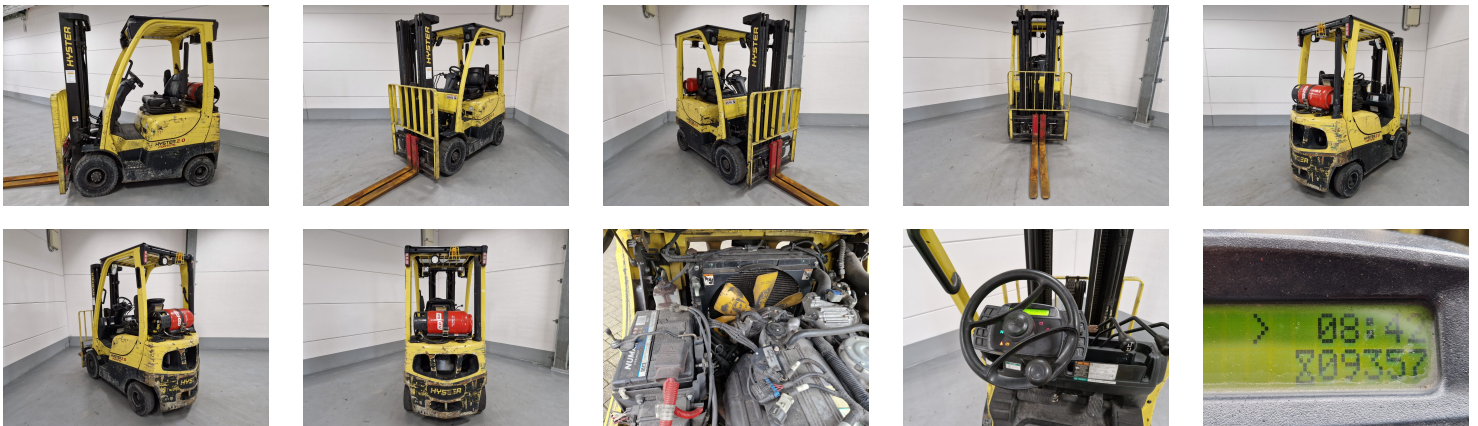

## HYSTER H2.0FTS 4 Whl Counterbalanced Forklift

Ref.nr. :	880009299
Year	2015
Lifting capacity :	2000kg
Hour meter reading :	9357 hrs
Engine :	LPG
Load cntr of gravity:	500 mm
Overall height:	2160 mm
Fork length:	1200 mm
Accessories:	Sideshift, extra working lights, beacon
Lifting height :	4900 mm
Mast type :	Triplex
Tires :	SE
freelift	940 mm
Price:	ON REQUEST