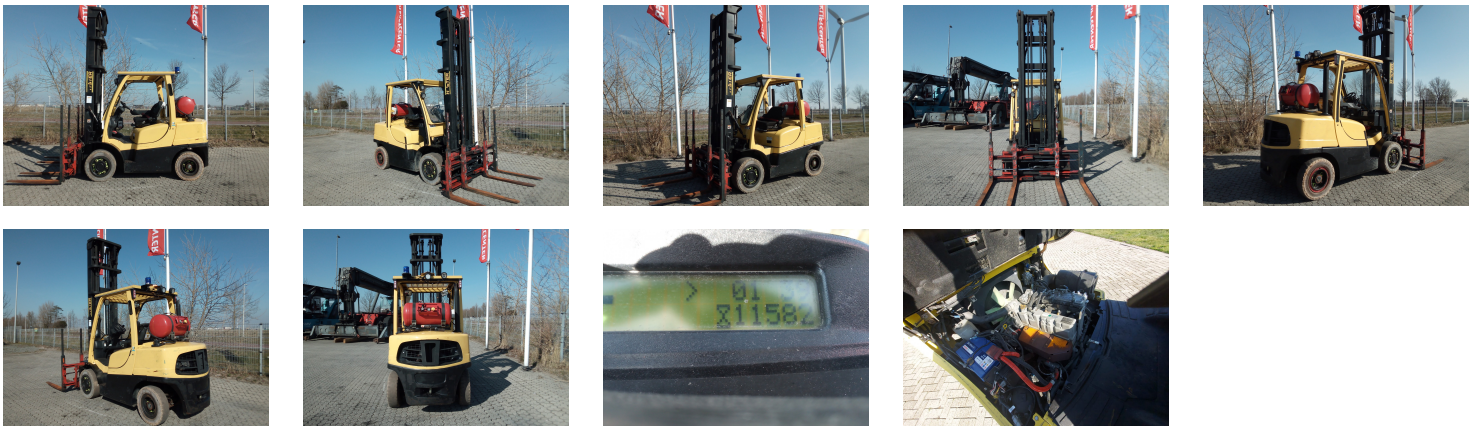

HYSTER H4.0FT5 4 Whl Counterbalanced Forklift

Ref.nr. :	880009007
Year	2016
Lifting capacity :	4000kg
Hour meter reading :	11582 hrs
Engine :	LPG
Load cntr of gravity:	500 mm
Accessories:	Double pallet handler
Lifting height :	5600 mm
Mast type :	Duplex
Tires :	Non Marking
Price:	ON REQUEST