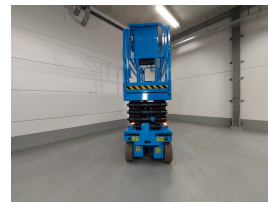

SINOBOOM GTJZ0808E Other

Ref.nr. :	880009022
Year	2022
:	
Hour meter reading :	Demo hrs
Engine :	ELECTRIC
Overall height:	2360 mm
Accessories:	Aerial working platform, built-in charger
Lifting height :	8000 mm
Mast type :	
Tires :	Cushion
Price:	ON REQUEST