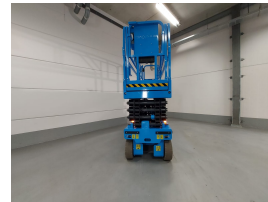

SINOBOOM GTJZ0808E Other

Ref.nr. :	880009022
Year	2022
:	
Hour meter reading :	Demo hrs
Engine :	ELECTRIC
Overall height:	2360 mm
Accessories:	Aerial working platform, built-in charger
Lifting height :	8000 mm
Mast type :	
Tires :	Cushion
Price:	ON REQUEST