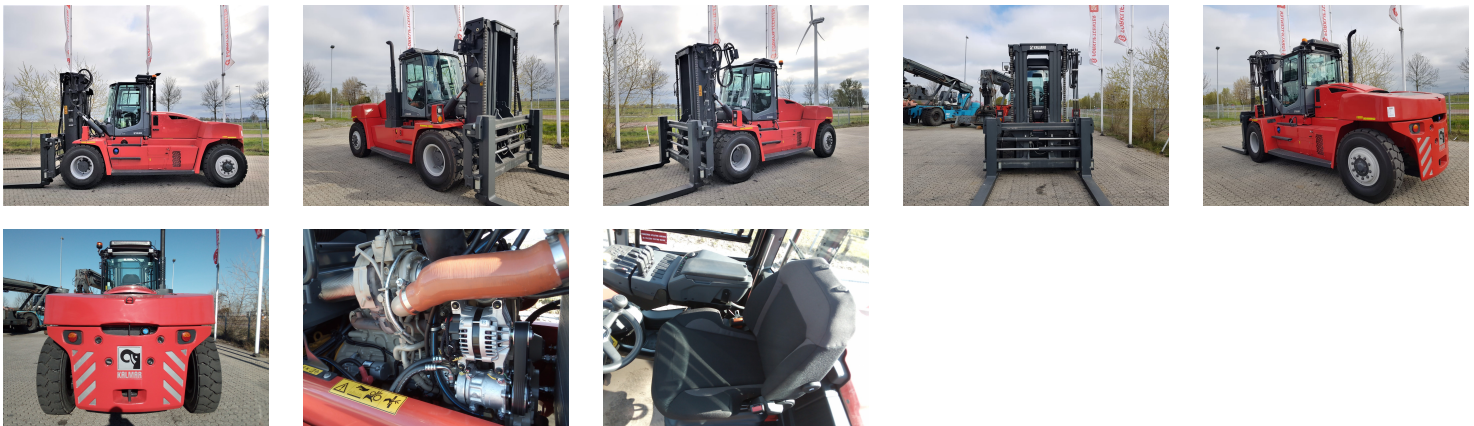

KALMAR DCG 160-12 4 Whl Counterbalanced Forklift >10t

Ref.nr. :	880008464
Year	2021
Lifting capacity :	16000kg
Hour meter reading :	515 hrs
Engine :	Diesel
Load cntr of gravity:	1200 mm
Overall height:	3400 mm
Fork length:	2400 mm
Accessories:	AdBlue, Stage 4, sideshift, forkposition, full cabin, airco, ECC incl. fresh air filter and tinted screens, 2 x 12V sockets, cooling hydraulic system
Lifting height :	4500 mm
Mast type :	Triplex
Tires :	Air
freelift	1500 mm
Price:	ON REQUEST