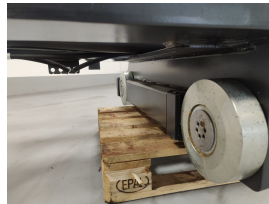

KALMAR Carriage 16-1200 SS/FP Attachment

Ref.nr. :	880008754
Year	2021
Lifting capacity: :	16000kg
Hour meter reading :	hrs
Engine :	
Load cntr of gravity:	1200 mm
Overall height:	650 mm
Accessories:	A64727.0100 / F03001981, sideshift & forkposition
Lifting height :	0
Mast type :	
Tires :	
Price:	ON REQUEST