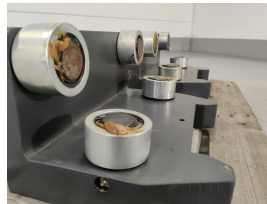

KALMAR Set FSS plates hook on Attachment

Ref.nr. :	880008753
Year :	
Hour meter reading :	hrs
Engine :	
Load cntr of gravity:	16 mm
Accessories:	A31773.0200 / A31774.0200 capacity 16 tons - Kalmar DCG160-12
Lifting height :	0
Mast type :	
Tires :	
Price:	ON REQUEST