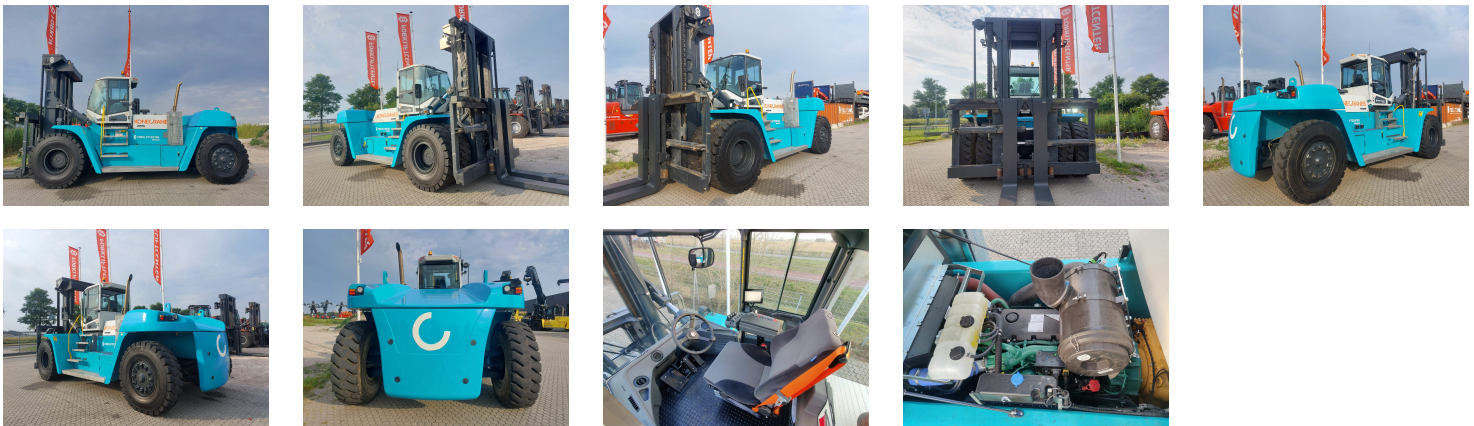

SMV 32-1200C 4 Whl Counterbalanced Forklift >10t

Ref.nr. :	880008478
Year	2021
Lifting capacity :	32000kg
Hour meter reading :	3091 hrs
Engine :	Diesel
Load cntr of gravity:	1200 mm
Overall height:	4020 mm
Fork length:	2400 mm
Accessories:	AdBlue, Stage 5, sidsheft, forkposition, full cabin, airco, heater, beacon, radio
Lifting height :	4000 mm
Mast type :	Duplex
Tires :	Air
Price:	ON REQUEST