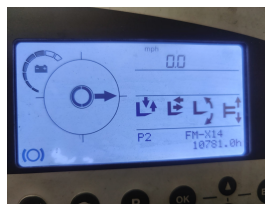

## STILL FM-X14 Reach truck

Ref.nr. :	880008747
Year	2011
Lifting capacity :	1400kg
Hour meter reading :	10780 hrs
Engine :	ELECTRIC
Overall height:	2200 mm
Fork length:	1000 mm
Lifting height :	5000 mm
Mast type :	Triplex
Tires :	Cuchion
freelift	1800 mm
Price:	ON REQUEST