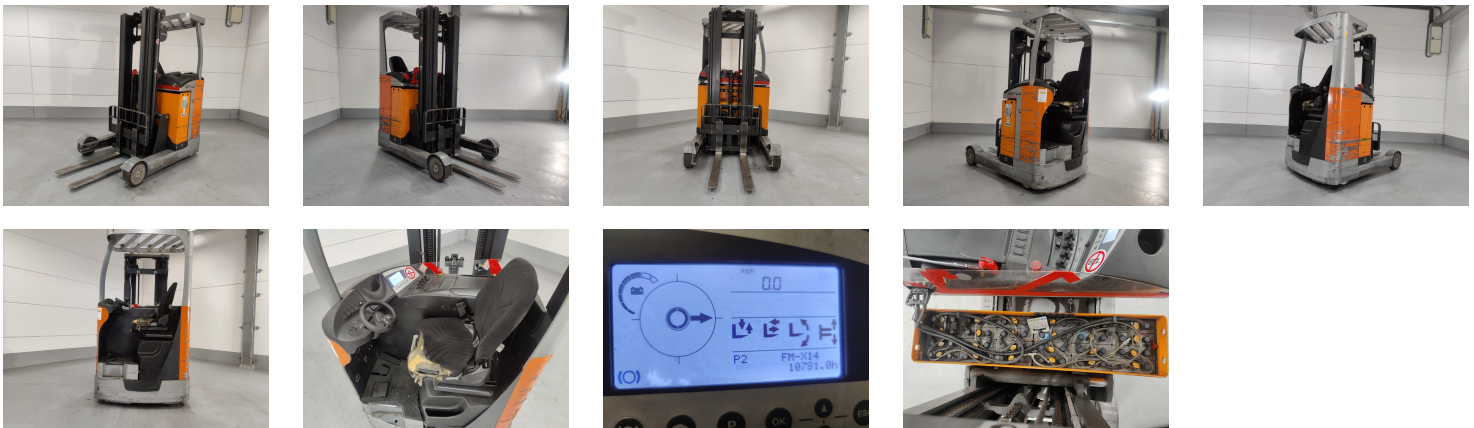

STILL FM-X14 Reach truck

Ref.nr. :	880008747
Year	2011
Lifting capacity :	1400kg
Hour meter reading :	10780 hrs
Engine :	ELECTRIC
Overall height:	2200 mm
Fork length:	1000 mm
Lifting height :	5000 mm
Mast type :	Triplex
Tires :	Cuchion
freelift	1800 mm
Price:	ON REQUEST