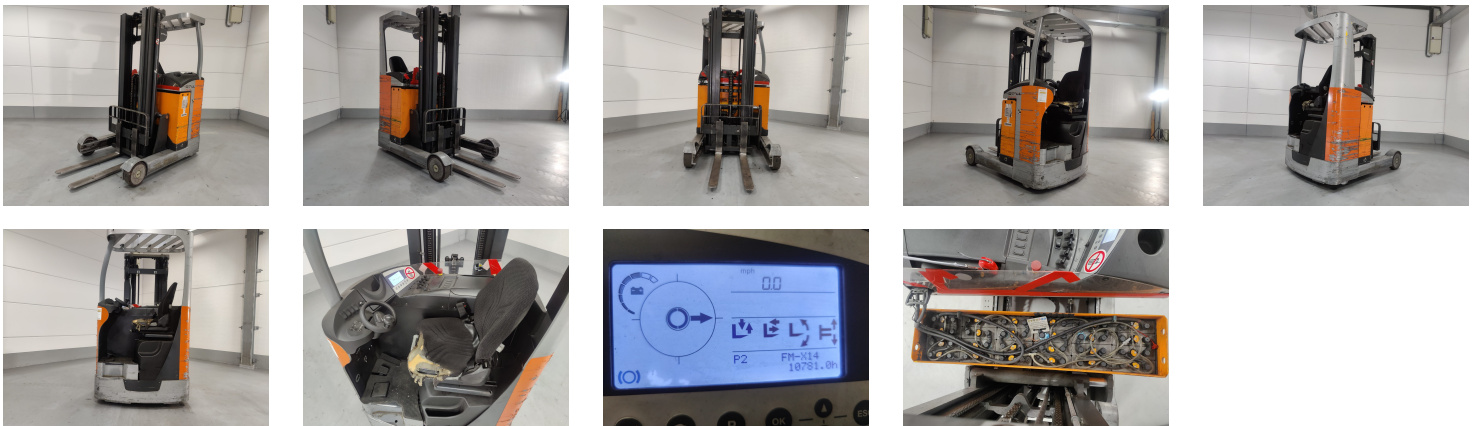

STILL FM-X14 Reach truck

Ref.nr. :	880008747
Year	2011
Lifting capacity :	1400kg
Hour meter reading :	10780 hrs
Engine :	ELECTRIC
Overall height:	2200 mm
Fork length:	1000 mm
Lifting height :	5000 mm
Mast type :	Triplex
Tires :	Cuchion
freelift	1800 mm
Price:	ON REQUEST