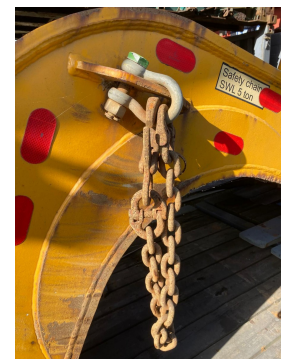

Gooseneck Catracom 36Ton Gooseneck

Ref.nr. :	OV.06.9143ZZ
Year	n/a
:	
Hour meter reading :	hrs
Engine :	
Lifting height :	0
Mast type :	
Tires :	
Price:	ON REQUEST

all rights reserved Forkliftcenter B.V.