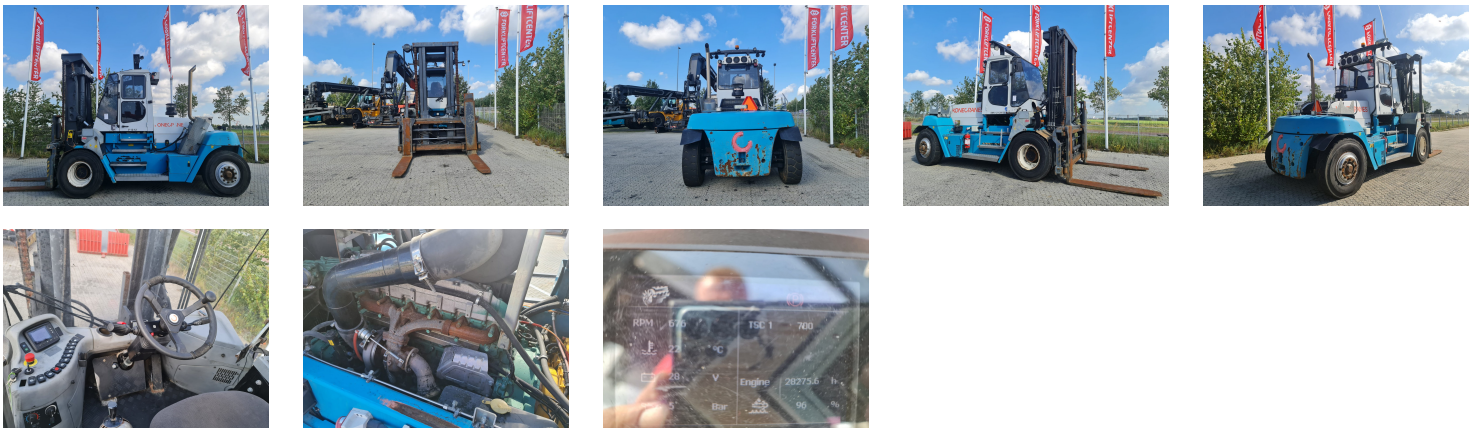

SMV 12-1200B 4 Whl Counterbalanced Forklift >10t

Ref.nr. :	880008536
Year	2012
Lifting capacity :	12000kg
Hour meter reading :	28274 hrs
Engine :	Diesel
Load cntr of gravity:	1200 mm
Overall height:	3895 mm
Fork length:	1700 mm
Accessories:	AdBlue, Stage 3B, sideshift, forkposition, full cabin, airco, heater, extra working lights, central grease, radio
Lifting height :	4000 mm
Mast type :	Duplex
Tires :	AIR
Price:	ON REQUEST