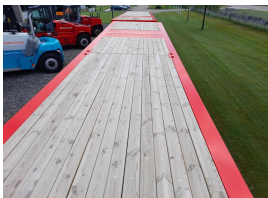

## SEACOM RT40/100T Lowbed Roll Trailer

Ref.nr. :	880008253
Year	2021
Lifting capacity: :	100000kg
Hour meter reading :	hrs
Engine :	
Overall height:	770 mm
Accessories:	for twist-locks, to secure 2x20 or 1x40 containers, Fork pockets,
Lifting height :	0
Mast type :	
Tires :	SE
Price:	ON REQUEST