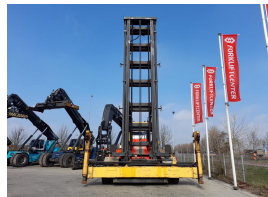

SMV 6/7 ECB100DS Empty Container Handler

| | |
|-----------------------|------------|
| Ref.nr. : | 550005129 |
| Year | 2012 |
| Lifting capacity: : | 9000kg |
| Hour meter reading : | 13276 hrs |
| Engine : | Diesel |
| Load cntr of gravity: | 1220 mm |
| Accessories: | AdBlue |
| Lifting height : | 19075 mm |
| Mast type : | Duplex |
| Tires : | Air |
| Price: | ON REQUEST |