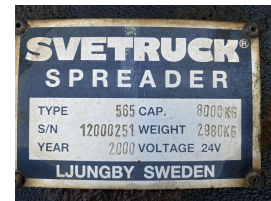

Svetruck SPREADER 565 Spreaders

Ref.nr. :	AT.20.0001S2UD
Year	2000
:	
Hour meter reading :	hrs
Engine :	
Accessories:	Svetruck spreader AT.20.0001S2UD; Type 565; Year 2000; Capacity 8000 kg; Voltage 24V
Lifting height :	0
Mast type :	
Tires :	
Price:	ON REQUEST