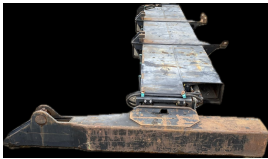

Svetruck SPREADER 565 Spreaders

Ref.nr. :	AT.20.0001S2UD
Year	2000
:	
Hour meter reading :	hrs
Engine :	
Accessories:	Svetruck spreader AT.20.0001S2UD; Type 565; Year 2000; Capacity 8000 kg; Voltage 24V
Lifting height :	0
Mast type :	
Tires :	
Price:	ON REQUEST