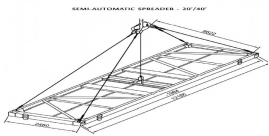

FORKLIFTCENTER 20FT SEMI-AUTOMATIC SPREADER Spreaders

Ref.nr. :	810008010
Year	2022
Lifting capacity :	32000kg
Hour meter reading :	hrs
Engine :	
Overall height:	500 mm
Accessories:	20F Semi Automatic
Lifting height :	0
Mast type :	
Tires :	
Price:	ON REQUEST