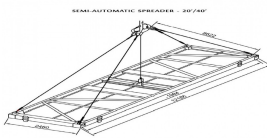

FORKLIFTCENTER 20FT SEMI-AUTOMATIC SPREADER Spreaders

Ref.nr. :	810008010
Year	2024
Lifting capacity :	32000kg
Hour meter reading :	hrs
Engine :	
Overall height:	500 mm
Accessories:	20F Semi Automatic
Lifting height :	0
Mast type :	
Tires :	
Price:	ON REQUEST