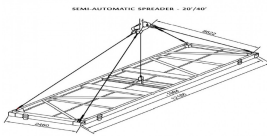

FORKLIFTCENTER 20FT SEMI-AUTOMATIC SPREADER Spreaders

Ref.nr. :	810008010
Year	2022
Lifting capacity :	32000kg
Hour meter reading :	hrs
Engine :	
Overall height:	500 mm
Accessories:	20F Semi Automatic
Lifting height :	0
Mast type :	
Tires :	
Price:	ON REQUEST