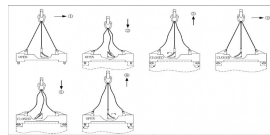

FORKLIFTCENTER 20FT SEMI-AUTOMATIC SPREADER Spreaders

Ref.nr. :	810008010
Year	2024
Lifting capacity :	32000kg
Hour meter reading :	hrs
Engine :	
Overall height:	500 mm
Accessories:	20F Semi Automatic
Lifting height :	0
Mast type :	
Tires :	
Price:	ON REQUEST