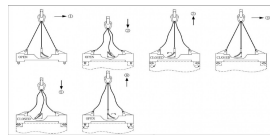

FORKLIFTCENTER 20FT SEMI-AUTOMATIC SPREADER Spreaders

Ref.nr. :	810008010
Year	2022
Lifting capacity :	32000kg
Hour meter reading :	hrs
Engine :	
Overall height:	500 mm
Accessories:	20F Semi Automatic
Lifting height :	0
Mast type :	
Tires :	
Price:	ON REQUEST