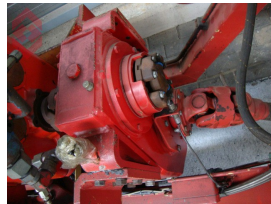

CLARK 13.1HR28213-7 Other

Ref.nr. :	880003574
Year	2005
Lifting capacity: :	9000kg
Hour meter reading :	n/a hrs
Engine :	Not Powered
Load cntr of gravity:	2 mm
Accessories:	TRANS
Lifting height :	2 mm
Mast type :	No Mast
Tires :	
Price:	ON REQUEST