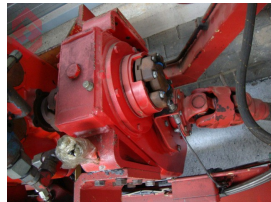

CLARK 13.1HR28213-7 Other

Ref.nr. :	880003574
Year	2005
Lifting capacity: :	9000kg
Hour meter reading :	n/a hrs
Engine :	Not Powered
Load cntr of gravity:	2 mm
Accessories:	TRANS
Lifting height :	2 mm
Mast type :	No Mast
Tires :	
Price:	ON REQUEST