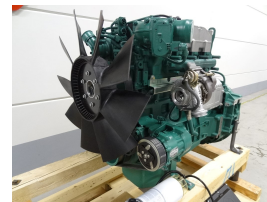

## VOLVO TAD561 VE NEW Engine

Ref.nr. :	880005506
Year	NEW
:	
Hour meter reading :	NEW hrs
Engine :	Diesel
Load cntr of gravity:	1 mm
Overall height:	1400 mm
Lifting height :	1 mm
Mast type :	No mast
Tires :	
Price:	ON REQUEST