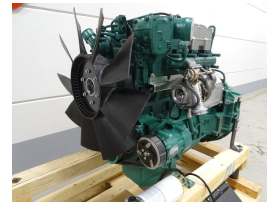

VOLVO TAD561 VE NEW Engine

Ref.nr. :	880005506
Year	NEW
:	
Hour meter reading :	NEW hrs
Engine :	Diesel
Load cntr of gravity:	1 mm
Overall height:	1400 mm
Lifting height :	1 mm
Mast type :	No mast
Tires :	
Price:	ON REQUEST