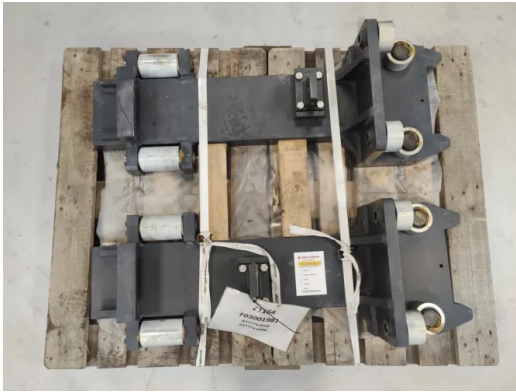

## KALMAR - SET FSS PLATES HOOK ON

FLC	880008753
Brand	KALMAR
Model	Set FSS plates hook on
Category	Machine Parts

[More details](#)

### SPECIFICATIONS

FLC	880008753	Extra info	A31773.0200 / A31774.0200 capacity 16 tons - Kalmar DCG160-12
Center of gravity	16-1200		