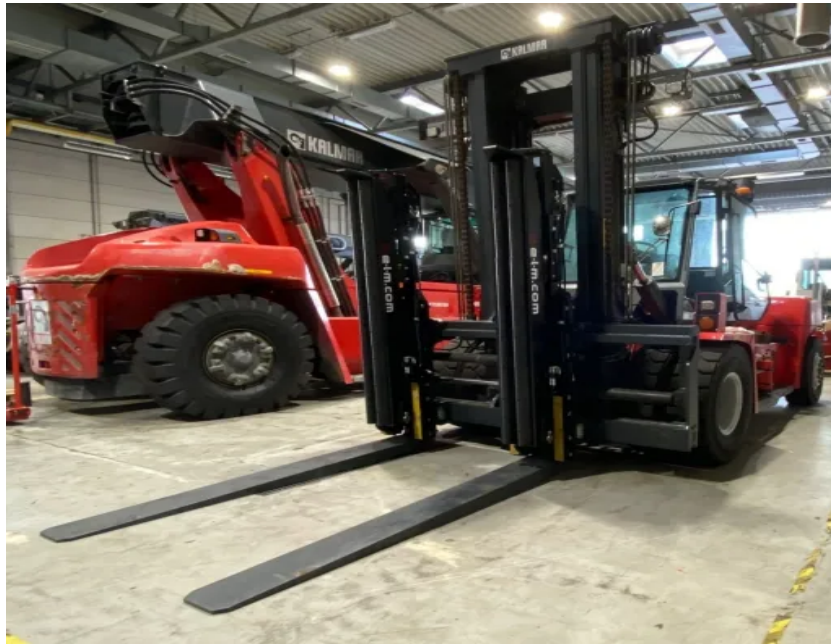

ELM - 2LS20/1200

KEY SPECIFICATIONS

| | |
|----------|-------------|
| FLC | 810008075 |
| Brand | ELM |
| Model | 2LS20/1200 |
| Category | Attachments |

SPECIFICATIONS

| | | | |
|------|-----------|-------------|---|
| FLC | 810008075 | Fork length | 2400 mm |
| Year | 2026 | Extra info | Suitable for forklifts from 16t till max 25t, forks 250 x 100 mm with a length of 2400 mm |